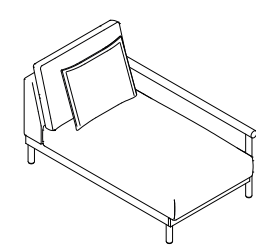

SILOS220
220 x 97 H80
86.61" x 38.19" H31.50"

SILOSI145
145 x 97 H80
57.09" x 38.19" H31.50"
IZQ.

SILOSD145
145 x 97 H80
57.09" x 38.19" H31.50"
DER.

SILOSI215
215 x 97 H80
84.65" x 38.19" H31.50"
IZQ.

SILOSD215
215 x 97 H80
84.65" x 38.19" H31.50"
DER.

CORNER. ANGLE. RINCÓN.

CHAISE LONGUE

OTTOMAN. POUF. OTTOMAN.

SILOP97
97 x 97 H80
38.19" x 38.19" H31.50"

SILOCLI85
85 x 136 H80
33.46" x 53.54" H31.50"
IZQ.

SILOCLD85
85 x 136 H80
33.46" x 53.54" H31.50"
DER.