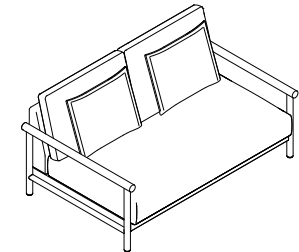

DIMENSIONS.

SILENCE OUTDOOR.

ARMCHAIR. FAUTEUIL. BUTACA.

SOFA. CANAPÉ. SOFÁ.

SOFA WITH 1 ARM. CANAPÉ AVEC 1 ACCOUDOIR. SOFÁ CON 1 BRAZO.

SILOB79
79 x 88 H80
31.10" x 34.65" H31.50"

SILOS150
150 x 97 H80
59.06" x 38.19" H31.50"

SILOS220
220 x 97 H80
86.61" x 38.19" H31.50"

SILOSI145
145 x 97 H80
57.09" x 38.19" H31.50"
IZQ.

SILOSD145
145 x 97 H80
57.09" x 38.19" H31.50"
DER.

SILOSI215
215 x 97 H80
84.65" x 38.19" H31.50"
IZQ.

SILOSD215
215 x 97 H80
84.65" x 38.19" H31.50"
DER.