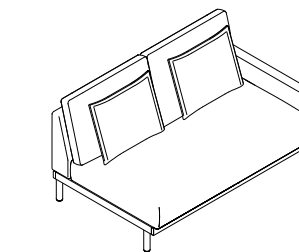

DIMENSIONS.

SILENCE OUTDOOR.

ARMCHAIR. FAUTEUIL. BUTACA.

SOFA. CANAPÉ. SOFÁ.

SOFA WITH 1 ARM. CANAPÉ AVEC 1 ACCOUDOIR. SOFÁ CON 1 BRAZO.

SILOB79
79 x 88 H80
31.10" x 34.65" H31.50"

SILOS150
150 x 97 H80
59.06" x 38.19" H31.50"

SILOS220
220 x 97 H80
86.61" x 38.19" H31.50"

SILOSI145
145 x 97 H80
57.09" x 38.19" H31.50"
IZQ.

SILOSD145
145 x 97 H80
57.09" x 38.19" H31.50"
DER.

SILOSI215
215 x 97 H80
84.65" x 38.19" H31.50"
IZQ.

SILOSD215
215 x 97 H80
84.65" x 38.19" H31.50"
DER.

CORNER. ANGLE. RINCÓN.

CHAISE LONGUE

OTTOMAN. POUF. OTTOMAN.

SILOP97
97 x 97 H80
38.19" x 38.19" H31.50"

SILOCLI85
85 x 136 H80
33.46" x 53.54" H31.50"
IZQ.

SILOCLD85
85 x 136 H80
33.46" x 53.54" H31.50"
DER.