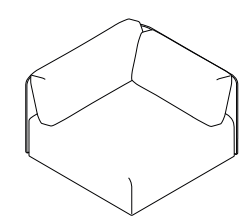

BENE. TABLES.

BENO45X45
45 x 45 H42
17.72" x 17.72" H16.54"

BENO45X45
45 x 45 H30
17.72" x 17.72" H11.81"

BENO102X102
120 x 120 H30
47.24" x 47.24" H11.81"

SERENE OUTDOOR.

SERENE OUTDOOR. SOFAS.

SEROS087
87 x 98 H71
34.25" x 38.58" H27.95"

SEROPI87
87 x 92 H38
34.25" x 36.22" H14.96"

SEROR98
98 x 98 H71
38.58" x 38.58" H27.95"
IZQ.

SEROSD98
98 x 98 H71
38.58" x 38.58" H27.95"
DER.

BENE. TABLES.

BENO45X45
45 x 45 H42
17.72" x 17.72" H16.54"

BENO45X45
45 x 45 H30
17.72" x 17.72" H11.81"