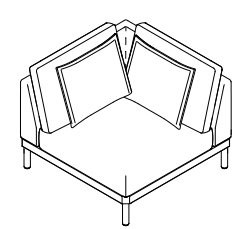

DIMENSIONS.

SILENCE OUTDOOR.

ARMCHAIR. FAUTEUIL. BUTACA.

SOFA. CANAPÉ. SOFÁ.

SOFA WITH 1 ARM. CANAPÉ AVEC 1 ACCOUDOIR. SOFÁ CON 1 BRAZO.

SILOB79
79 x 88 H80
31.10" x 34.65" H31.50"

SILOS150
150 x 97 H80
59.06" x 38.19" H31.50"

SILOS220
220 x 97 H80
86.61" x 38.19" H31.50"

SILOSI145
145 x 97 H80
57.09" x 38.19" H31.50"
IZQ.

SILOSD145
145 x 97 H80
57.09" x 38.19" H31.50"
DER.

SILOSI215
215 x 97 H80
84.65" x 38.19" H31.50"
IZQ.

SILOSD215
215 x 97 H80
84.65" x 38.19" H31.50"
DER.

CORNER. ANGLE. RINCÓN.

CHAISE LONGUE

OTTOMAN. POUF. OTTOMAN.

SILOP97
97 x 97 H80
38.19" x 38.19" H31.50"

SILOCLI85
85 x 136 H80
33.46" x 53.54" H31.50"
IZQ.

SILOCLD85
85 x 136 H80
33.46" x 53.54" H31.50"
DER.