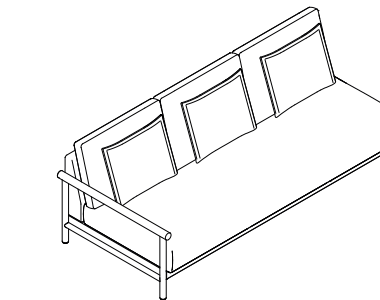

DIMENSIONS.

SILENCE OUTDOOR.

ARMCHAIR. FAUTEUIL. BUTACA.

SOFA. CANAPÉ. SOFÁ.

SOFA WITH 1 ARM. CANAPÉ AVEC 1 ACCOUDOIR. SOFÁ CON 1 BRAZO.

SILOB79
79 x 88 H80
31.10" x 34.65" H31.50"

SILOS150
150 x 97 H80
59.06" x 38.19" H31.50"

SILOS220
220 x 97 H80
86.61" x 38.19" H31.50"

SILOSI145
145 x 97 H80
57.09" x 38.19" H31.50"
IZQ.

SILOSD145
145 x 97 H80
57.09" x 38.19" H31.50"
DER.

SILOSI215
215 x 97 H80
84.65" x 38.19" H31.50"
IZQ.

SILOSD215
215 x 97 H80
84.65" x 38.19" H31.50"
DER.