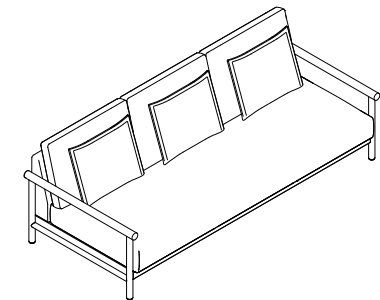

DIMENSIONS.

SILENCE OUTDOOR.

ARMCHAIR. FAUTEUIL. BUTACA.

SOFA. CANAPÉ. SOFÁ.

SOFA WITH 1 ARM. CANAPÉ AVEC 1 ACCOUDOIR. SOFÁ CON 1 BRAZO.

SILOB79
79 x 88 H80
31.10" x 34.65" H31.50"

SILOS150
150 x 97 H80
59.06" x 38.19" H31.50"

SILOS220
220 x 97 H80
86.61" x 38.19" H31.50"

SILOSI145
145 x 97 H80
57.09" x 38.19" H31.50"
IZQ.

SILOSD145
145 x 97 H80
57.09" x 38.19" H31.50"
DER.

SILOSI215
215 x 97 H80
84.65" x 38.19" H31.50"
IZQ.

SILOSD215
215 x 97 H80
84.65" x 38.19" H31.50"
DER.