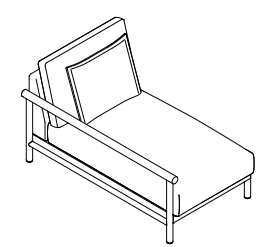

DIMENSIONS.

SILENCE OUTDOOR.

ARMCHAIR. FAUTEUIL. BUTACA.

SOFA. CANAPÉ. SOFÁ.

SOFA WITH 1 ARM. CANAPÉ AVEC 1 ACCOUDOIR. SOFÁ CON 1 BRAZO.

SILOB79
79 x 88 H80
31.10" x 34.65" H31.50"

SILOS150
150 x 97 H80
59.06" x 38.19" H31.50"

SILOS220
220 x 97 H80
86.61" x 38.19" H31.50"

SILOSI145
145 x 97 H80
57.09" x 38.19" H31.50"
IZQ.

SILOSD145
145 x 97 H80
57.09" x 38.19" H31.50"
DER.

SILOSI215
215 x 97 H80
84.65" x 38.19" H31.50"
IZQ.

SILOSD215
215 x 97 H80
84.65" x 38.19" H31.50"
DER.

CORNER. ANGLE. RINCÓN.

CHAISE LONGUE

OTTOMAN. POUF. OTTOMAN.

SILOP97
97 x 97 H80
38.19" x 38.19" H31.50"

SILOCLI85
85 x 136 H80
33.46" x 53.54" H31.50"
IZQ.

SILOCLD85
85 x 136 H80
33.46" x 53.54" H31.50"
DER.