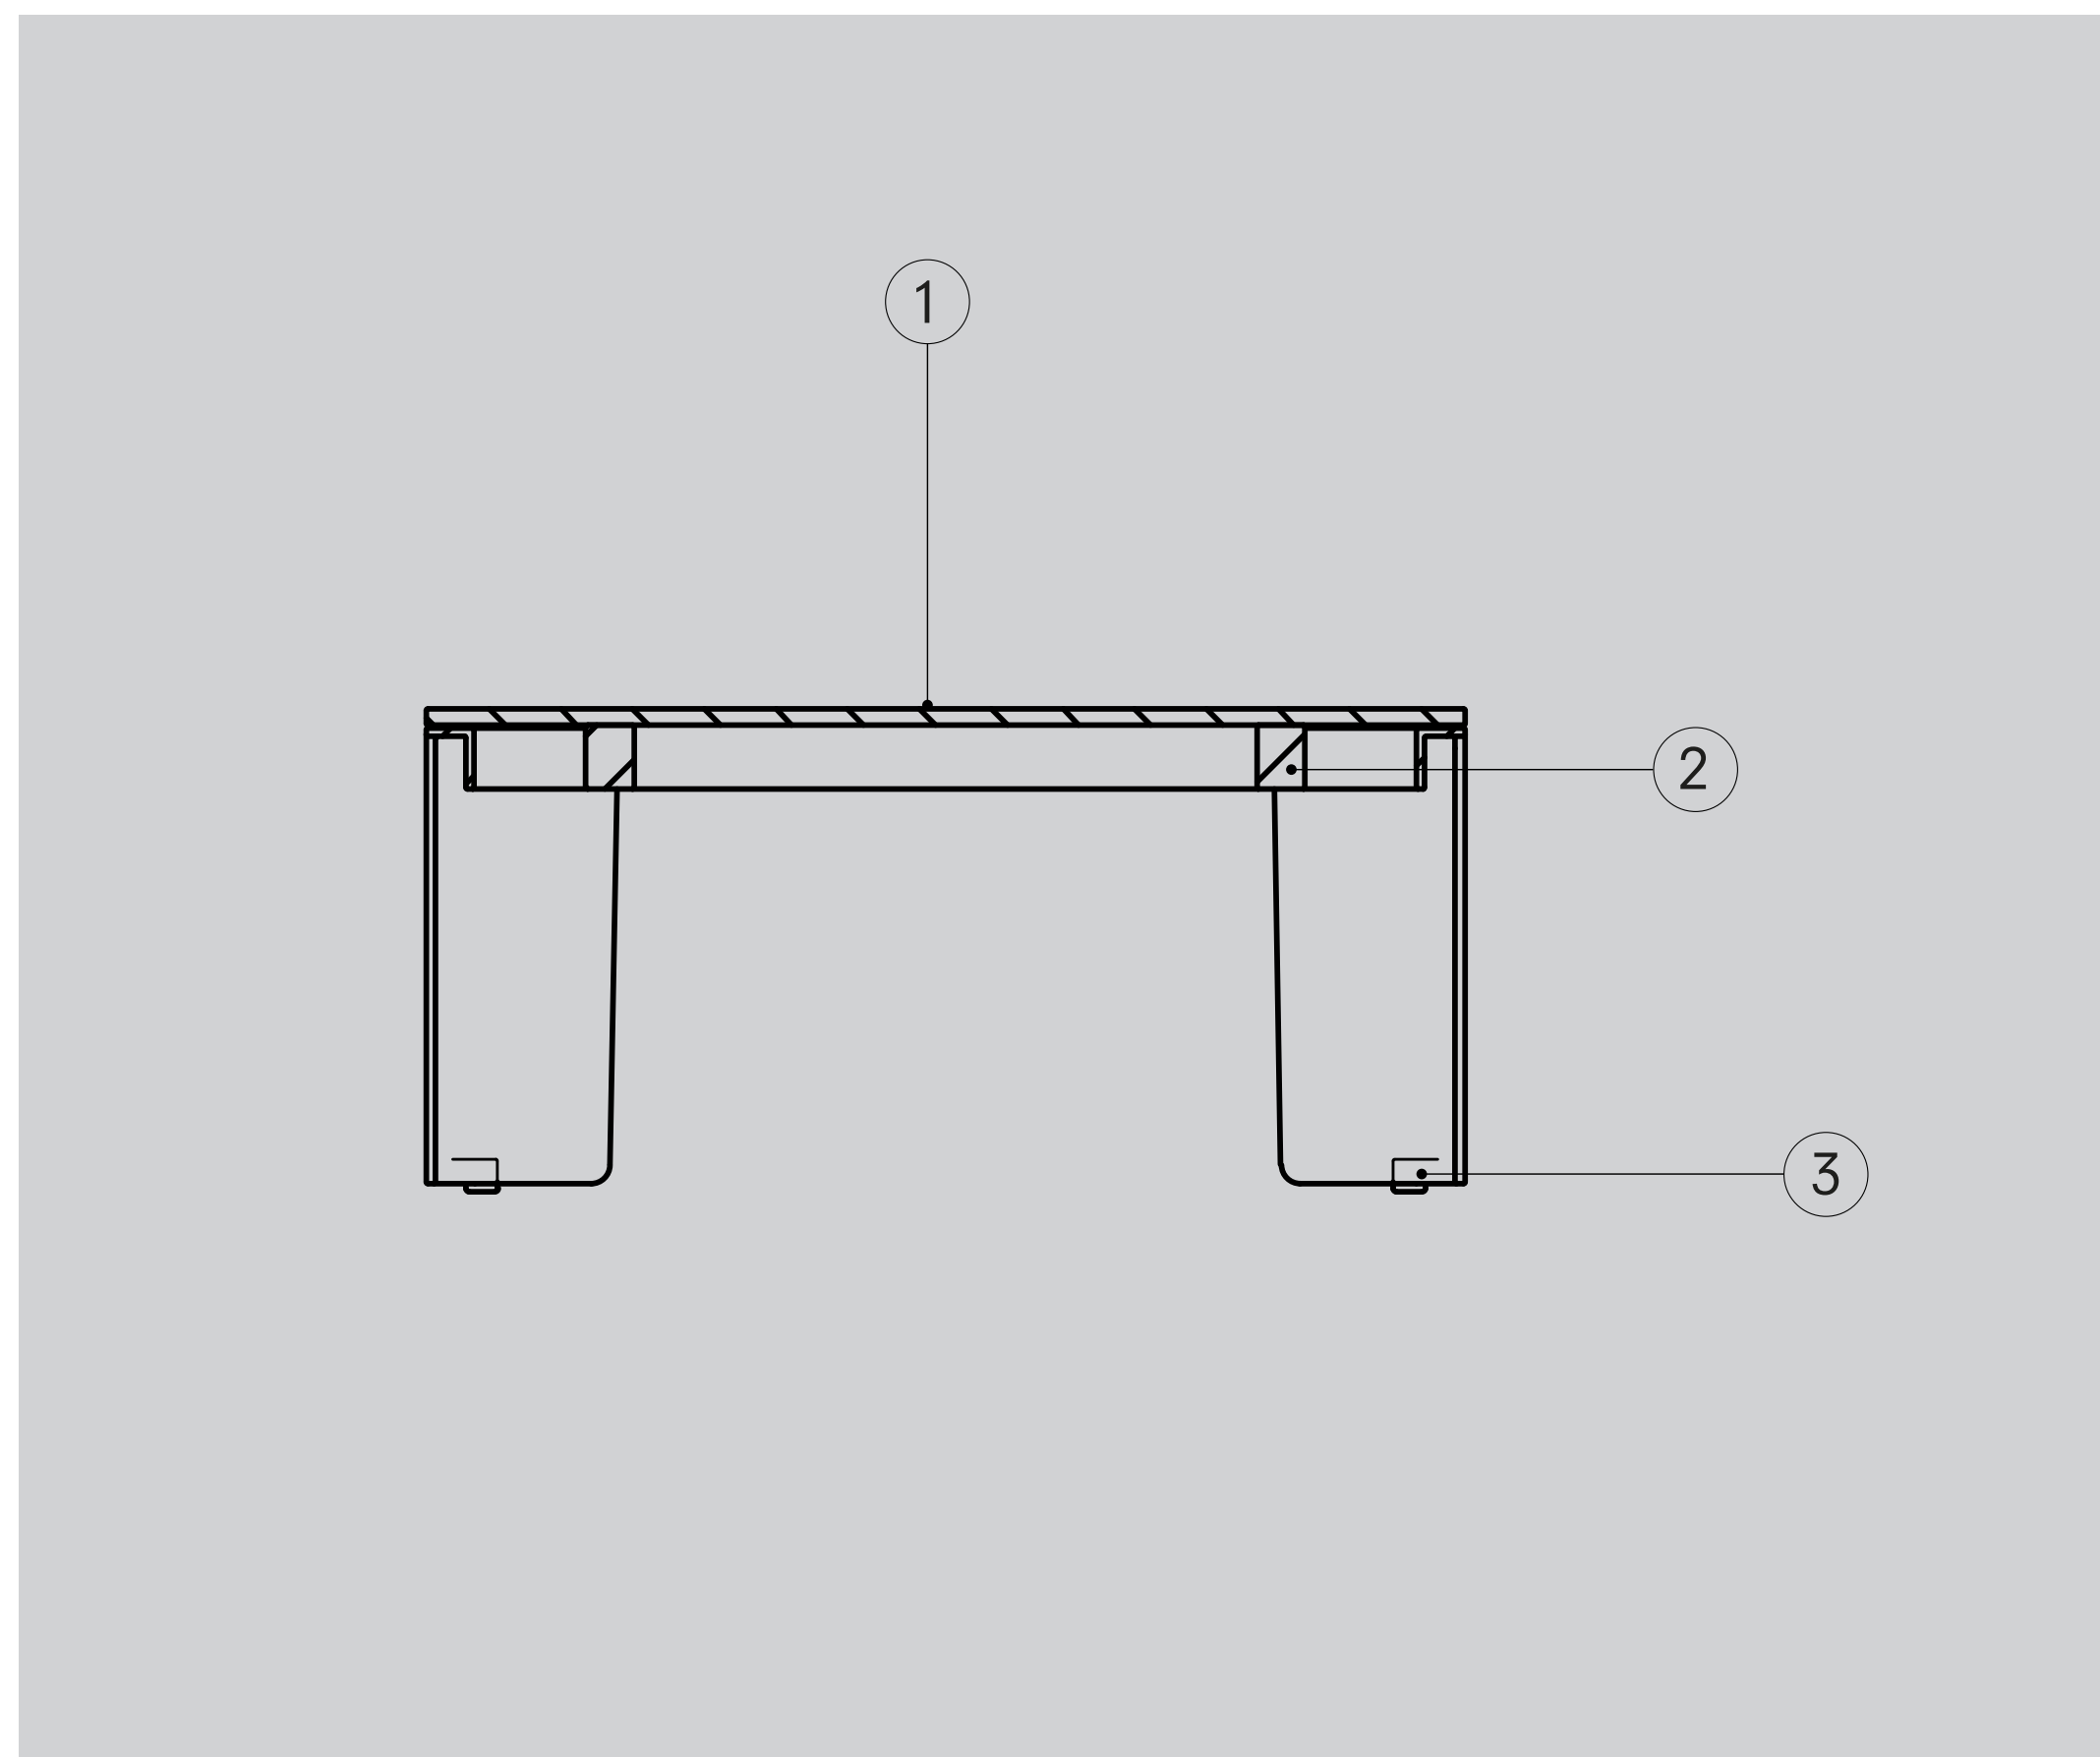

BENE.

BENE. TABLES.

BENOA45X45
45 x 45 H42
17.72"x 17.72" H16.54"

BENO45X45
45 x 45 H30
17.72"x 17.72" H11.81"

BENO125X65
125 x 65 H30
49.21"x 25.59" H11.81"

TECHNICAL SPECIFICATIONS.

INNER CONSTRUCTION CONSTRUCTION INTERIEURE CONSTRUCCIÓN INTERIOR