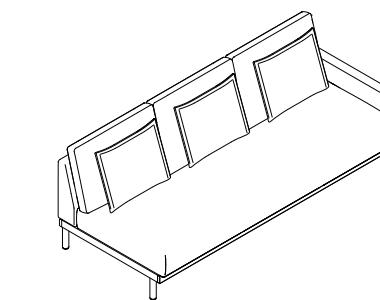

DIMENSIONS.

SILENCE OUTDOOR.

ARMCHAIR. FAUTEUIL. BUTACA.

SOFA. CANAPÉ. SOFÁ.

SOFA WITH 1 ARM. CANAPÉ AVEC 1 ACCOUDOIR. SOFÁ CON 1 BRAZO.

SILOB79
79 x 88 H80
31.10" x 34.65" H31.50"

SILOS150
150 x 97 H80
59.06" x 38.19" H31.50"

SILOS220
220 x 97 H80
86.61" x 38.19" H31.50"

SILOSI145
145 x 97 H80
57.09" x 38.19" H31.50"
IZQ.

SILOSD145
145 x 97 H80
57.09" x 38.19" H31.50"
DER.

SILOSI215
215 x 97 H80
84.65" x 38.19" H31.50"
IZQ.

SILOSD215
215 x 97 H80
84.65" x 38.19" H31.50"
DER.

CORNER. ANGLE. RINCÓN.

CHAISE LONGUE

OTTOMAN. POUF. OTTOMAN.

SILOP97
97 x 97 H80
38.19" x 38.19" H31.50"

SILOCLI85
85 x 136 H80
33.46" x 53.54" H31.50"
IZQ.

SILOCLD85
85 x 136 H80
33.46" x 53.54" H31.50"
DER.