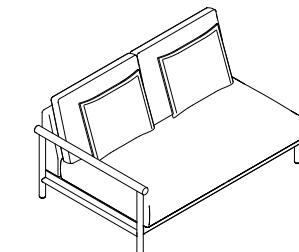

DIMENSIONS.

SILENCE OUTDOOR.

ARMCHAIR. FAUTEUIL. BUTACA.

SOFA. CANAPÉ. SOFÁ.

SOFA WITH 1 ARM. CANAPÉ AVEC 1 ACCOUDOIR. SOFÁ CON 1 BRAZO.

SILOB79
79 x 88 H80
31.10" x 34.65" H31.50"

SILOS150
150 x 97 H80
59.06" x 38.19" H31.50"

SILOS220
220 x 97 H80
86.61" x 38.19" H31.50"

SILOSI145
145 x 97 H80
57.09" x 38.19" H31.50"
IZQ.

SILOSD145
145 x 97 H80
57.09" x 38.19" H31.50"
DER.

SILOSI215
215 x 97 H80
84.65" x 38.19" H31.50"
IZQ.

SILOSD215
215 x 97 H80
84.65" x 38.19" H31.50"
DER.