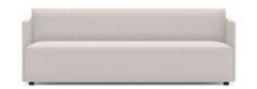

Venice Contract by Mario Ruiz