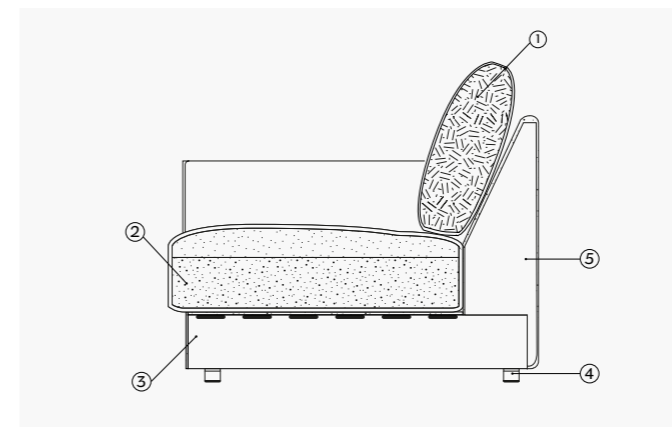

SENSO BASE A SUELO CARACTERÍSTICAS TÉCNICAS

- -Tapicería desfundable en cojines de asiento y cojines de respaldo.
- -Bastidor de madera recubierto de espuma de poliuretano flexible en frío y fibra de poliéster.
- -Suspensión mediante cinchas elásticas entrelazadas de diferentes tensiones.
- -Asientos realizados en distintas densidades de espuma de poliuretano, acolchados en la superficie con fibra. Los cojines únicos en asiento están realizados en distintas densidades de espuma de poliuretano y están acolchados en la superficie con espuma viscoelástica. Cojines de respaldo rellenos de fibra de poliéster y pluma lavada y esterilizada. Cojines auxiliares rellenos de fibra de poliéster y pluma lavada y esterilizada.
- -Pies en LDPE.
- -Tres alturas de cojín de respaldo disponibles: Estándar (79 cm), Alto (87 cm) o Extraalto (92 cm).

INNER CONSTRUCTION CONSTRUCTION INTERIEURE CONSTRUCCIÓN INTERIOR

SENSO SOFA SECTION, FLOOR STANDING, HIGH AND LOW ARM.
SECTION CANAPÉ SENSO, RAS DU SOL, ACCOUDOIR HAUT ET BAS.
SECCIÓN SOFÁ SENSO, BASE A SUELO, BRAZO ALTO Y BAJO.

- ① Back cushion in polyester fibre and washed, sterilised down.
  Coussin de dossier réalisé avec fibre de polyester et plumes lavées et stérilisées.
  Cojín de respaldo en fibra de poliéster y pluma lavada y esterilizada.
- ② Seat cushion in different polyurethane foam densities, with surface padding in polyester fibre or memory foam.
  Châssis en bois avec suspension de sangles élastiques.
  Cojín de asiento en distintas densidades de espuma de poliuretano acolchado en la superficie con fibra de poliéster.
- ③ Wooden frame with elastic webbing suspension.
  Châssis en bois avec suspension de sangles élastiques.
  Bastidor de madera con suspensión de cinchas elásticas.
- ④ LDPE feet.
  Pieds en PEBD.
  Pies en LDPE.
- ⑤ Structure covered with flexible cold shaped polyurethane foam and polyester fibre.
  Structure recouvert de mousse de polyuréthane souple à froid et de fibre de polyester.
  Estructura recubierta de espuma de poliuretano flexible en frío y fibra de poliéster.

SENSO SOFA SECTION, FLOOR STANDING, L-ARM.
SECTION CANAPÉ SENSO, RAS DU SOL, ACCOUDOIR EN L.
SECCIÓN SOFÁ SENSO, BASE A SUELO, BRAZO EN L.

- ⑥ Metal-reinforced armrest covered with flexible cold shaped polyurethane foam and polyester fibre.
  Accoudoir renforcé en métal recouvert de mousse polyuréthane souple à froid et de fibre polyester.
  Brazo reforzado con chapa metálica y recubierto de espuma de poliuretano flexible en frío y fibra de poliéster.

SENSO SOFA SECTION, FLOOR STANDING, SIDE TRAY.
SECTION CANAPÉ SENSO, RAS DU SOL, PLATEAU LATÉRAL.
SECCIÓN SOFÁ SENSO, BASE A SUELO, BANDEJA LATERAL.

- ⑦ Integrated tray in structure available in wood, marble, and leather.
  Plateau intégré à la structure disponible en bois, marbre et cuir.
  Bandeja integrada en estructura disponible en madera, mármol y piel.