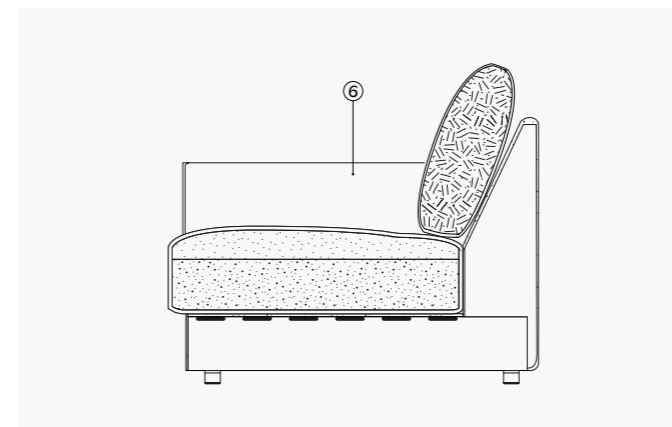

SENSO BASE A SUELO CARACTERÍSTICAS TÉCNICAS

- -Tapicería desfundable en cojines de asiento y cojines de respaldo.
- -Bastidor de madera recubierto de espuma de poliuretano flexible en frío y fibra de poliéster.
- -Suspensión mediante cinchas elásticas entrelazadas de diferentes tensiones.
- -Asientos realizados en distintas densidades de espuma de poliuretano, acolchados en la superficie con fibra. Los cojines únicos en asiento están realizados en distintas densidades de espuma de poliuretano y están acolchados en la superficie con espuma viscoelástica. Cojines de respaldo rellenos de fibra de poliéster y pluma lavada y esterilizada. Cojines auxiliares rellenos de fibra de poliéster y pluma lavada y esterilizada.
- -Pies en LDPE.
- -Tres alturas de cojín de respaldo disponibles: Estándar (79 cm), Alto (87 cm) o Extraalto (92 cm).

INNER CONSTRUCTION CONSTRUCTION INTERIEURE CONSTRUCCIÓN INTERIOR

SENSO SOFA SECTION, FLOOR STANDING, HIGH AND LOW ARM.
SECTION CANAPÉ SENSO, RAS DU SOL, ACCOUDOIR HAUT ET BAS.
SECCIÓN SOFÁ SENSO, BASE A SUELO, BRAZO ALTO Y BAJO.

- ① Back cushion in polyester fibre and washed, sterilised down.
  Coussin de dossier réalisé avec fibre de polyester et plumes lavées et stérilisées.
  Cojín de respaldo en fibra de poliéster y pluma lavada y esterilizada.
- ② Seat cushion in different polyurethane foam densities, with surface padding in polyester fibre or memory foam.
  Châssis en bois avec suspension de sangles élastiques.
  Cojín de asiento en distintas densidades de espuma de poliuretano acolchado en la superficie con fibra de poliéster.
- ③ Wooden frame with elastic webbing suspension.
  Châssis en bois avec suspension de sangles élastiques.
  Bastidor de madera con suspensión de cinchas elásticas.
- ④ LDPE feet.
  Pieds en PEBD.
  Pies en LDPE.
- ⑤ Structure covered with flexible cold shaped polyurethane foam and polyester fibre.
  Structure recouvert de mousse de polyuréthane souple à froid et de fibre de polyester.
  Estructura recubierta de espuma de poliuretano flexible en frío y fibra de poliéster.

SENSO SOFA SECTION, FLOOR STANDING, L-ARM.
SECTION CANAPÉ SENSO, RAS DU SOL, ACCOUDOIR EN L.
SECCIÓN SOFÁ SENSO, BASE A SUELO, BRAZO EN L.

- ⑥ Metal-reinforced armrest covered with flexible cold shaped polyurethane foam and polyester fibre.
  Accoudoir renforcé en métal recouvert de mousse polyuréthane souple à froid et de fibre polyester.
  Brazo reforzado con chapa metálica y recubierto de espuma de poliuretano flexible en frío y fibra de poliéster.

SENSO SOFA SECTION, FLOOR STANDING, SIDE TRAY.
SECTION CANAPÉ SENSO, RAS DU SOL, PLATEAU LATÉRAL.
SECCIÓN SOFÁ SENSO, BASE A SUELO, BANDEJA LATERAL.

- ⑦ Integrated tray in structure available in wood, marble, and leather.
  Plateau intégré à la structure disponible en bois, marbre et cuir.
  Bandeja integrada en estructura disponible en madera, mármol y piel.