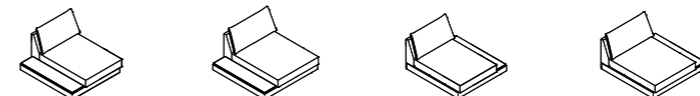

SENUBTCL0121Y 121 x 155 H79 47.64" x 61.02" H31.10" IZQ.	SENUBTCL0131Y 131 x 155 H79 51.57" x 61.02" H31.10" IZQ.	SENUBTCL0121X 121 x 155 H79 47.64" x 61.02" H31.10" DER.	SENUBTCL0131X 131 x 155 H79 51.57" x 61.02" H31.10" DER.

Chaise longue without arms and side tray. Chaise longue sans accoudoirs avec tablette latérale. Chaise longue sin brazos con bandeja lateral.