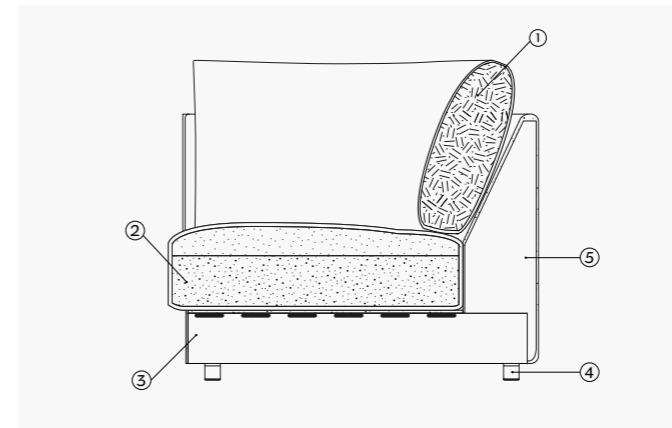

SENSO BASE A SUELO CARACTERÍSTICAS TÉCNICAS

- -Tapicería desfundable en cojines de asiento y cojines de respaldo.
- -Bastidor de madera recubierto de espuma de poliuretano flexible en frío y fibra de poliéster.
- -Suspensión mediante cinchas elásticas entrelazadas de diferentes tensiones.
- -Asientos realizados en distintas densidades de espuma de poliuretano, acolchados en la superficie con fibra. Los cojines únicos en asiento están realizados en distintas densidades de espuma de poliuretano y están acolchados en la superficie con espuma viscoelástica. Cojines de respaldo rellenos de fibra de poliéster y pluma lavada y esterilizada. Cojines auxiliares rellenos de fibra de poliéster y pluma lavada y esterilizada.
- -Pies en LDPE.
- -Tres alturas de cojín de respaldo disponibles: Estándar (79 cm), Alto (87 cm) o Extraalto (92 cm).

INNER CONSTRUCTION CONSTRUCTION INTERIEURE CONSTRUCCIÓN INTERIOR

SENSO SOFA SECTION, FLOOR STANDING, HIGH AND LOW ARM.
SECTION CANAPÉ SENSO, RAS DU SOL, ACCOUDOIR HAUT ET BAS.
SECCIÓN SOFÁ SENSO, BASE A SUELO, BRAZO ALTO Y BAJO.

- ① Back cushion in polyester fibre and washed, sterilised down.
  Coussin de dossier réalisé avec fibre de polyester et plumes lavées et stérilisées.
  Cojín de respaldo en fibra de poliéster y pluma lavada y esterilizada.
- ② Seat cushion in different polyurethane foam densities, with surface padding in polyester fibre or memory foam.
  Châssis en bois avec suspension de sangles élastiques.
  Cojín de asiento en distintas densidades de espuma de poliuretano acolchado en la superficie con fibra de poliéster.
- ③ Wooden frame with elastic webbing suspension.
  Châssis en bois avec suspension de sangles élastiques.
  Bastidor de madera con suspensión de cinchas elásticas.
- ④ LDPE feet.
  Pieds en PEBD.
  Pies en LDPE.
- ⑤ Structure covered with flexible cold shaped polyurethane foam and polyester fibre.
  Structure recouvert de mousse de polyuréthane souple à froid et de fibre de polyester.
  Estructura recubierta de espuma de poliuretano flexible en frío y fibra de poliéster.

SENSO SOFA SECTION, FLOOR STANDING, L-ARM.
SECTION CANAPÉ SENSO, RAS DU SOL, ACCOUDOIR EN L.
SECCIÓN SOFÁ SENSO, BASE A SUELO, BRAZO EN L.

- ⑥ Metal-reinforced armrest covered with flexible cold shaped polyurethane foam and polyester fibre.
  Accoudoir renforcé en métal recouvert de mousse polyuréthane souple à froid et de fibre polyester.
  Brazo reforzado con chapa metálica y recubierto de espuma de poliuretano flexible en frío y fibra de poliéster.

SENSO SOFA SECTION, FLOOR STANDING, SIDE TRAY.
SECTION CANAPÉ SENSO, RAS DU SOL, PLATEAU LATÉRAL.
SECCIÓN SOFÁ SENSO, BASE A SUELO, BANDEJA LATERAL.

- ⑦ Integrated tray in structure available in wood, marble, and leather.
  Plateau intégré à la structure disponible en bois, marbre et cuir.
  Bandeja integrada en estructura disponible en madera, mármol y piel.