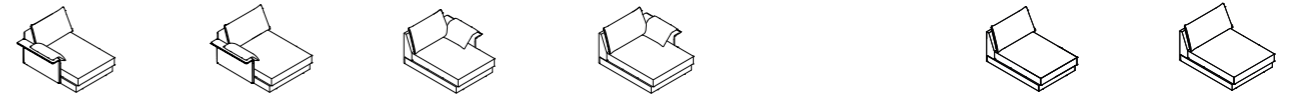

CHAISE LONGUE.

SENUBTCLI110BL 110 x 155 H79 43.31" x 61.02" H31.10" IZQ.	SENUBTCLI120BL 120 x 155 H79 47.24" x 61.02" H31.10" IZQ.	SENUBTCLD110BL 110 x 155 H79 43.31" x 61.02" H31.10" DER.	SENUBTCLD120BL 120 x 155 H79 47.24" x 61.02" H31.10" DER.	SENUBTCL091 91 x 155 H79 35.83" x 61.02" H31.10"	SENUBTCL0101 101 x 155 H79 39.76" x 61.02" H31.10"

Chaise longue with arm. Chaise longue avec accoudoir. Chaise longue con brazo. Chaise longue without arms. Chaise longue sans accoudoirs. Chaise longue sin brazos.