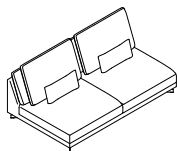

**PULSD325PD**

325 x 117 H88  
127.95"x 46.06" H34.65"  
DER.

PULSE. Sofas without arms. Canapés sans accoudoirs. Sofás sin brazo.

---

**PULS0100PD**

100 x 117 H88  
39.37"x 46.06" H34.65"

**PULS0200PD**

200 x 117 H88  
78.74"x 46.06" H34.65"