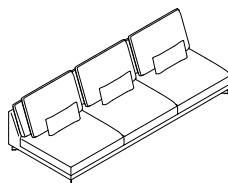

**PULSD325PD**

325 x 117 H88  
127.95"x 46.06" H34.65"  
DER.

PULSE. Sofas without arms. Canapés sans accoudoirs. Sofás sin brazo.

---

**PULS0100PD**

100 x 117 H88  
39.37"x 46.06" H34.65"

**PULS0200PD**

200 x 117 H88  
78.74"x 46.06" H34.65"