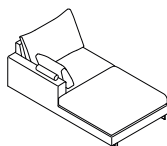

PARRD135

135 x 95 H90
53.15" x 37.40" H35.43"
DER.

PARK. Chaise longue.

PARCLI98

98 x 155 H90
38.58" x 61.02" H35.43"
IZQ.

PARCLD98

98 x 155 H90
38.58" x 61.02" H35.43"
DER.

PARK. Open corner. Angle ouvert. Rincón abierto.