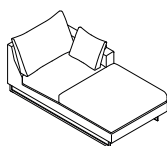

205 x 95 H90
80.71"x 37.40" H35.43"
DER.

PARSD225

225 x 95 H90
88.58"x 37.40" H35.43"
DER.

PARK.

DIMENSIONS. DIMENSIONES.

PARK. Corner. Angle. Rincón.

PARRI135

135 x 95 H90
53.15" x 37.40" H35.43"
IZQ.

PARRD135

135 x 95 H90
53.15" x 37.40" H35.43"
DER.

PARK. Chaise longue.

PARCLI98

98 x 155 H90
38.58" x 61.02" H35.43"
IZQ.

PARCLD98

98 x 155 H90
38.58" x 61.02" H35.43"
DER.

PARK. Open corner. Angle ouvert. Rincón abierto.

PARRAI105

105 x 195 H90
41.34" x 76.77" H35.43"
IZQ.

PARRAD105

105 x 195 H90
41.34" x 76.77" H35.43"
DER.

PARK.

DIMENSIONS. DIMENSIONES.

PARK. Ottomans. Poufs. Ottomans.

PARP95