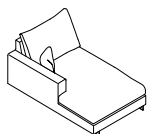

205 x 95 H90
80.71"x 37.40" H35.43"
DER.

PARSD225

225 x 95 H90
88.58"x 37.40" H35.43"
DER.

PARK.

DIMENSIONS. DIMENSIONES.

PARK. Corner. Angle. Rincón.

PARRI135

135 x 95 H90
53.15" x 37.40" H35.43"
IZQ.

PARRD135

135 x 95 H90
53.15" x 37.40" H35.43"
DER.

PARK. Chaise longue.

PARCLI98

98 x 155 H90
38.58" x 61.02" H35.43"
IZQ.

PARCLD98

98 x 155 H90
38.58" x 61.02" H35.43"
DER.

PARK. Open corner. Angle ouvert. Rincón abierto.