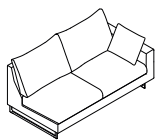

205 x 95 H90
80.71"x 37.40" H35.43"
IZQ.

PARS225

225 x 95 H90
88.58"x 37.40" H35.43"
IZQ.

PARSD155

155 x 95 H90
61.02"x 37.40" H35.43"
DER.

PARSD180

180 x 95 H90
70.87"x 37.40" H35.43"
DER.

PARSD205

205 x 95 H90
80.71"x 37.40" H35.43"
DER.

PARSD225

225 x 95 H90
88.58"x 37.40" H35.43"
DER.

PARK.

DIMENSIONS. DIMENSIONES.

PARK. Corner. Angle. Rincón.

PARRI135

135 x 95 H90
53.15" x 37.40" H35.43"
IZQ.