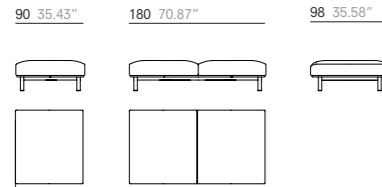

OTTOMANS. POUFS. OTTOMANS.